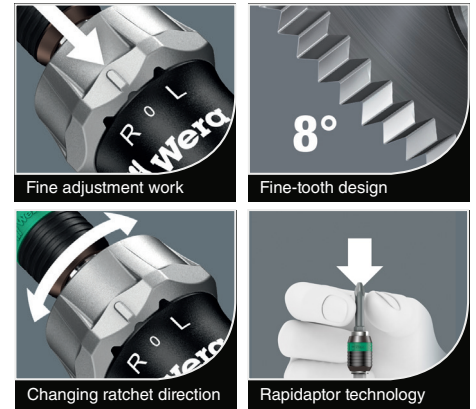

### Kraftform Kompakt 26 James Bond Special

- Holder with bayonet blade that can be retracted into the handle.
- Integrated magazine for bit storage.
- Ergonomic Kraftform handle for low-fatigue working.
- Tough viscous bits for universal use.
- In robust pouch.

### Kraftform Kompakt Pistole RA combo driver with 6-bit Magazine

- Fine-tooth for a small return angle of only 8 degrees.
- Simple to use switchover ring.
- Quick-release chuck with Rapidaptor technology.
- Strong permanent magnet for secure fit of bits.
- Multi-component Kraftform pistol handle for greater leverage effect.

### Tool-Check PLUS

- Convenient direction change thanks to switchover lever.
- Fine-pitched ratchet mechanism and small return angle of 6 degrees.
- Very robust without any restrictions on torque.
- Quick-release chuck with Rapidaptor technology.
- "Take it easy" Tool Finder with colour coding according to sizes.

## 8100 SA Zyklop Speed Ratchet 28-piece Set, 1/4" drive

- Fine-tooth design allows a small return angle of 5 degrees.
- Freely pivoting ratchet head, push button release and left/right switchover.
- The Wera Zyklop Speed ratchet combines the advantages of five different types of ratchet in one.
- Set in robust textile box.
- Take it easy tool finder with colour coding according to sizes.