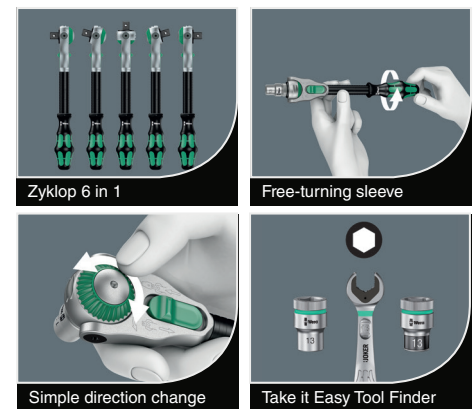

### Tool-Check PLUS

- Convenient direction change thanks to switchover lever.
- Fine-pitched ratchet mechanism and small return angle of 6 degrees.
- Very robust without any restrictions on torque.
- Quick-release chuck with Rapidaptor technology.
- "Take it easy" Tool Finder with colour coding according to sizes.

## Wera Bottle Opener

- Kraftform multi-component handle for comfortable ergonomic use.
- Hexagonal "anti-roll" handle.
- High-quality stainless steel construction.
- Sports the Wera logo.
- Professional beverage tool.

## 8100 SA Zyklop Speed Ratchet 28-piece Set, 1/4" drive

- Fine-tooth design allows a small return angle of 5 degrees.
- Freely pivoting ratchet head, push button release and left/right switchover.
- The Wera Zyklop Speed ratchet combines the advantages of five different types of ratchet in one.
- Set in robust textile box.
- Take it easy tool finder with colour coding according to sizes.