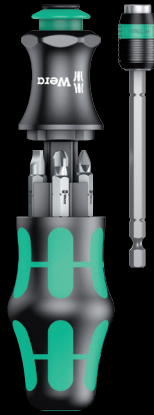

### Kraftform Kompakt 26 James Bond Special

- Holder with bayonet blade that can be retracted into the handle.
- Integrated magazine for bit storage.
- Ergonomic Kraftform handle for low-fatigue working.
- Tough viscous bits for universal use.
- In robust pouch.

### Kraftform Kompakt Pistole RA combo driver with 6-bit Magazine

- Fine-tooth for a small return angle of only 8 degrees.
- Simple to use switchover ring.
- Quick-release chuck with Rapidaptor technology.
- Strong permanent magnet for secure fit of bits.
- Multi-component Kraftform pistol handle for greater leverage effect.

### Tool-Check PLUS

- Convenient direction change thanks to switchover lever.
- Fine-pitched ratchet mechanism and small return angle of 6 degrees.
- Very robust without any restrictions on torque.
- Quick-release chuck with Rapidaptor technology.
- "Take it easy" Tool Finder with colour coding according to sizes.

## 8100 SA Zyklop Speed Ratchet 28-piece Set, 1/4" drive

- Fine-tooth design allows a small return angle of 5 degrees.
- Freely pivoting ratchet head, push button release and left/right switchover.
- The Wera Zyklop Speed ratchet combines the advantages of five different types of ratchet in one.
- Set in robust textile box.
- Take it easy tool finder with colour coding according to sizes.