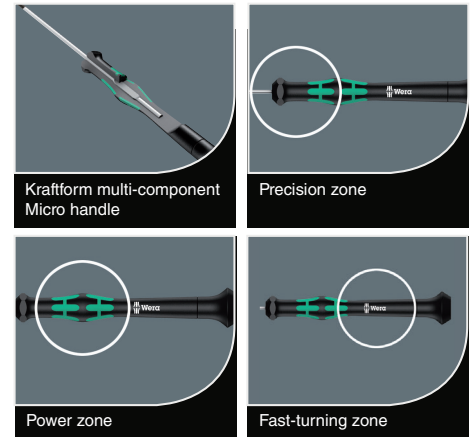

### Kraftform Kompakt Pistole RA combo driver with 6-bit Magazine

- Fine-tooth for a small return angle of only 8 degrees.
- Simple to use switchover ring.
- Quick-release chuck with Rapidaptor technology.
- Strong permanent magnet for secure fit of bits.
- Multi-component Kraftform pistol handle for greater leverage effect.

### Tool-Check PLUS

- Convenient direction change thanks to switchover lever.
- Fine-pitched ratchet mechanism and small return angle of 6 degrees.
- Very robust without any restrictions on torque.
- Quick-release chuck with Rapidaptor technology.
- "Take it easy" Tool Finder with colour coding according to sizes.

## 2035/6 B 7-Piece Screwdriver Set and Rack for Electronic applications.

- Kraftform Micro screwdriver for slotted and cross-recess screws, Phillips.
- Multi-component Kraftform Micro handle for fast and ergonomic screwdriving.
- Anti-roll feature and swivel cap for rapid twisting.
- The Wera Black Point tip offers an exact fit and optimum corrosion protection.
- E.g. for electricians, opticians, precision mechanics, jewellers or IT hardware fitters.