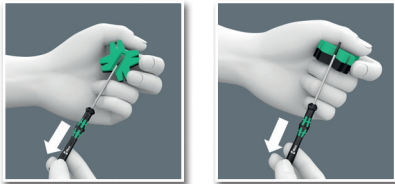

Wera Star - Magnetizer / Demagnetizer

- Wera Star magnetizer
- To magnetize and demagnetize tool tips.
- Securely holds the screw on the tool.